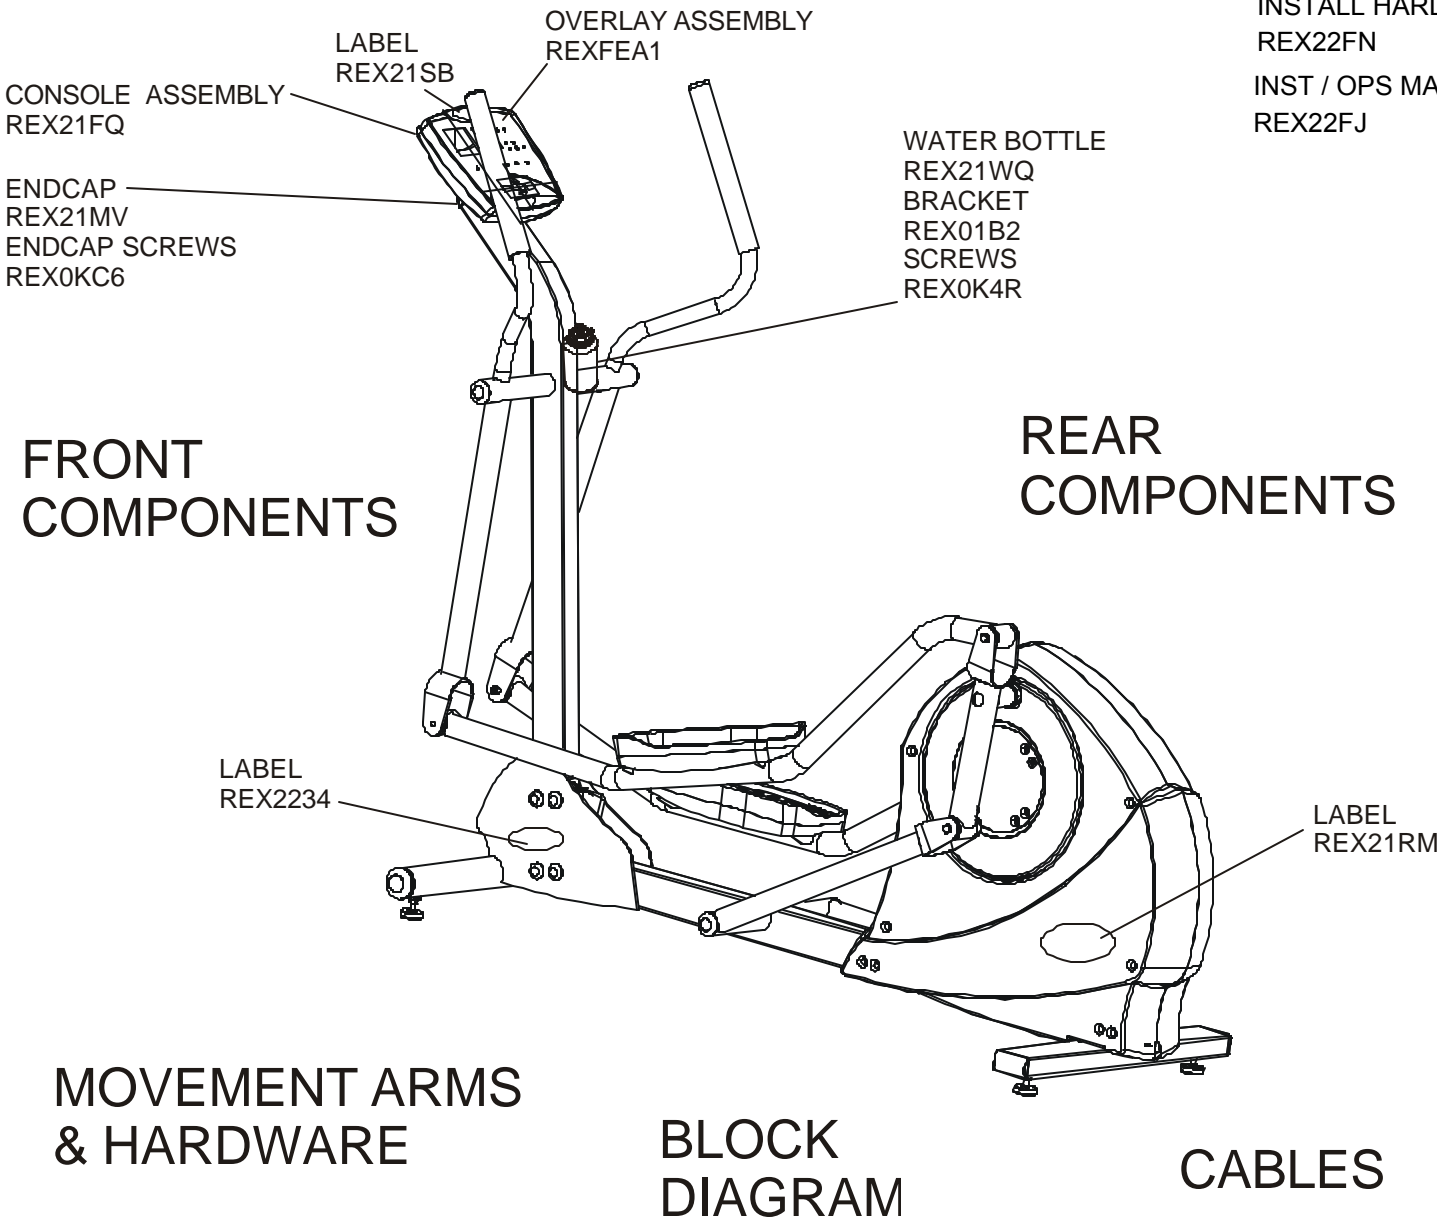

LF Sport Cross-Trainer
General Assembly

CTSX30-0101-01 230V Con. Eng/Met

- INSTALL HARDWARE BAG
- REX22FN
- INST / OPS MANUAL
- REX22FJ

**FRONT
COMPONENTS**

**REAR
COMPONENTS**

**MOVEMENT ARMS
& HARDWARE**

**BLOCK
DIAGRAM**

CABLES

LF Sport Cross-Trainer Movement Arms and Hardware

CTSX30-0101-01 230V Con. Eng/Met

LF Sport Cross-Trainer Rear Components

CTSX30-0101-01 230V Con. Eng/Met

**LF Sport Cross-Trainer
Front Components**

CTSX30-0101-01 230V Con. Eng/Met

**LF Sport Cross-Trainer
Cables**

CTSX30-0101-01 230V Con. Eng/Met

LF Sport Cross-Trainer
Block Diagram

CTSX30-0101-01 230V Con. Eng/Met