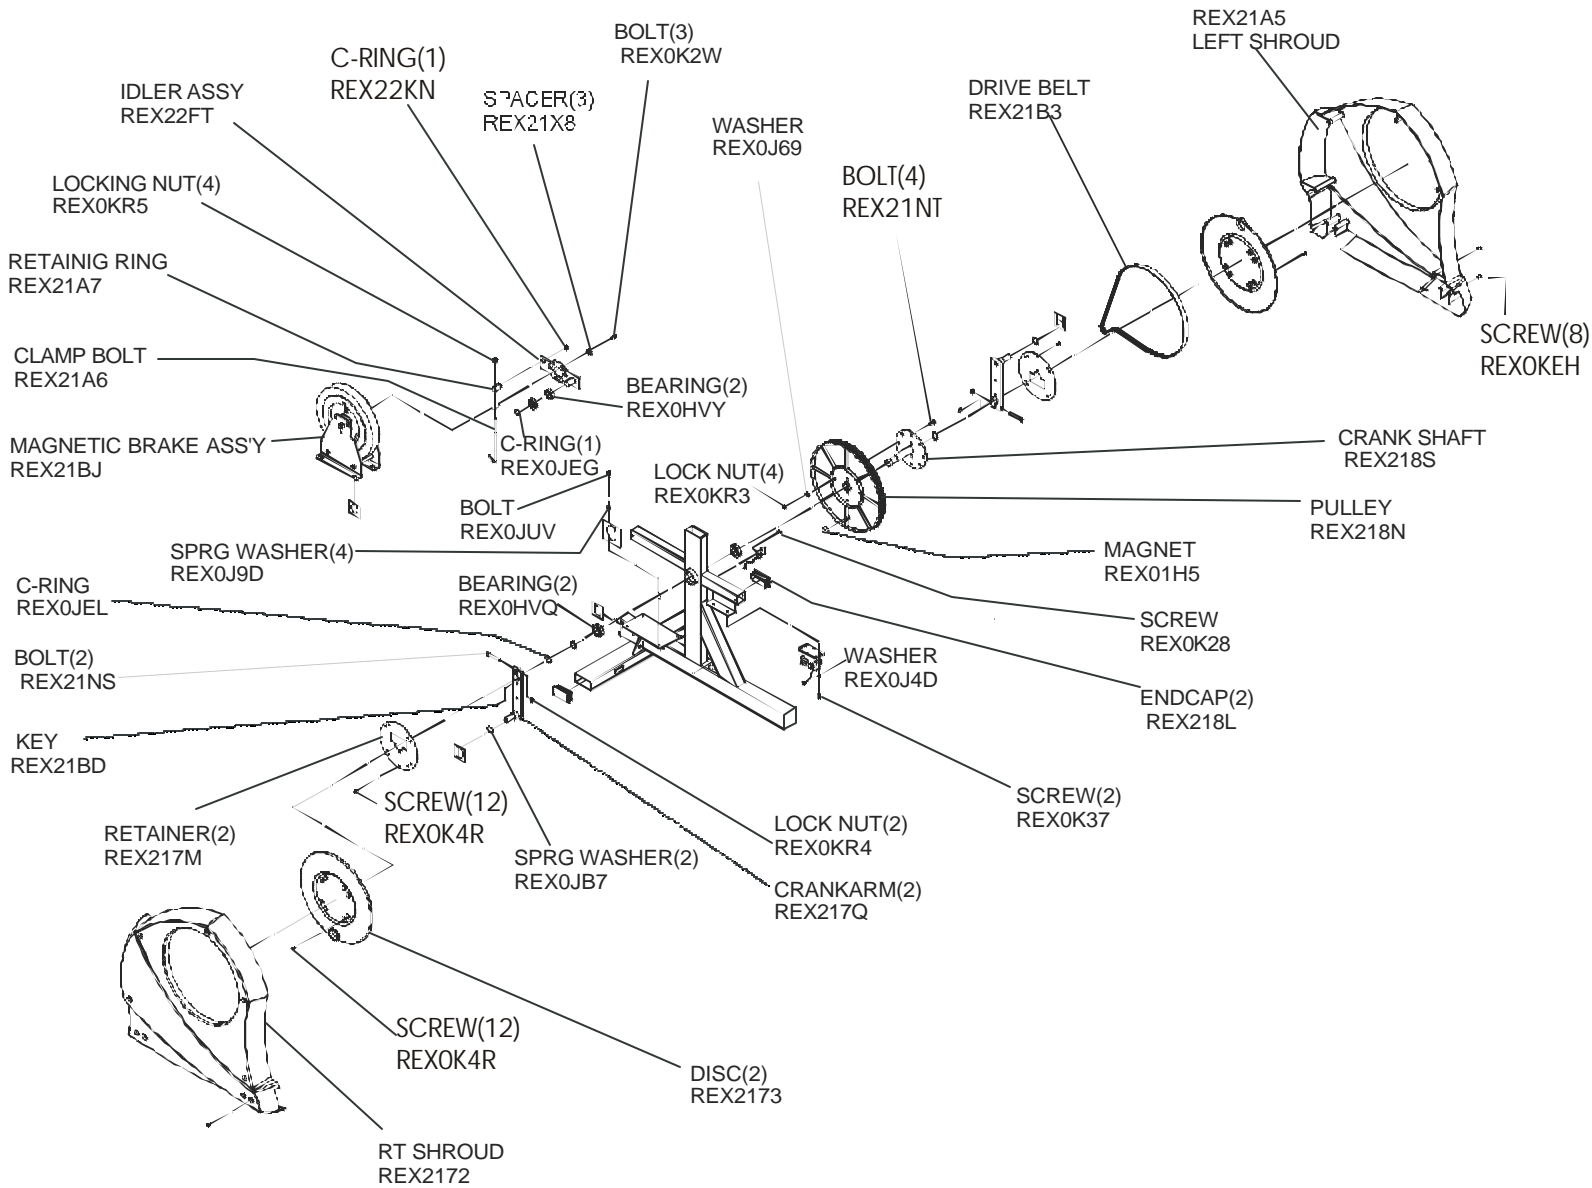

LF Sport Cross-Trainer
General Assembly

CTSX30-0101-01 230V Con. Eng/Met

- INSTALL HARDWARE BAG
- REX22FN
- INST / OPS MANUAL
- REX22FJ

**FRONT
COMPONENTS**

**REAR
COMPONENTS**

**MOVEMENT ARMS
& HARDWARE**

**BLOCK
DIAGRAM**

CABLES

LF Sport Cross-Trainer Movement Arms and Hardware

CTSX30-0101-01 230V Con. Eng/Met

LF Sport Cross-Trainer Rear Components

CTSX30-0101-01 230V Con. Eng/Met

**LF Sport Cross-Trainer
Front Components**

CTSX30-0101-01 230V Con. Eng/Met

**LF Sport Cross-Trainer
Cables**

CTSX30-0101-01 230V Con. Eng/Met

LF Sport Cross-Trainer
Block Diagram

CTSX30-0101-01 230V Con. Eng/Met