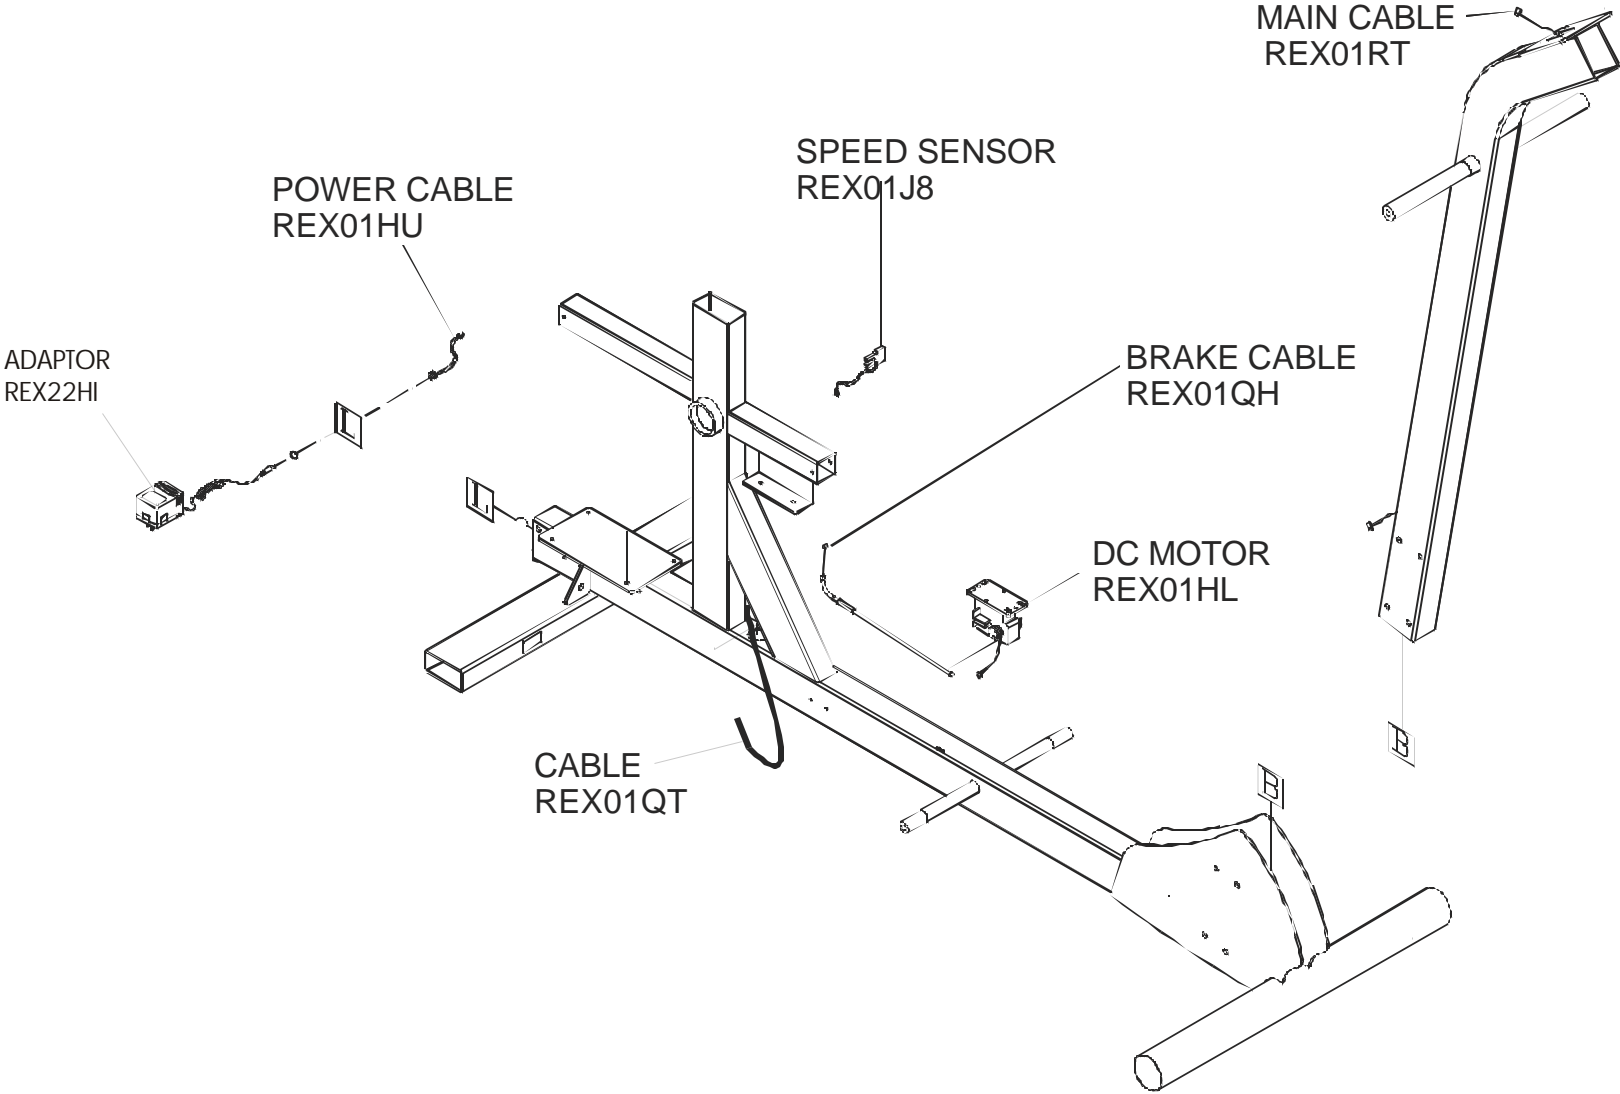

LF Sport Cross-Trainer
General Assembly

CTSX30-0101-01 230V Con. Eng/Met

- INSTALL HARDWARE BAG
- REX22FN
- INST / OPS MANUAL
- REX22FJ

**FRONT
COMPONENTS**

**REAR
COMPONENTS**

**MOVEMENT ARMS
& HARDWARE**

**BLOCK
DIAGRAM**

CABLES

LF Sport Cross-Trainer Movement Arms and Hardware

CTSX30-0101-01 230V Con. Eng/Met

LF Sport Cross-Trainer Rear Components

CTSX30-0101-01 230V Con. Eng/Met

**LF Sport Cross-Trainer
Front Components**

CTSX30-0101-01 230V Con. Eng/Met

**LF Sport Cross-Trainer
Cables**

CTSX30-0101-01 230V Con. Eng/Met

LF Sport Cross-Trainer
Block Diagram

CTSX30-0101-01 230V Con. Eng/Met