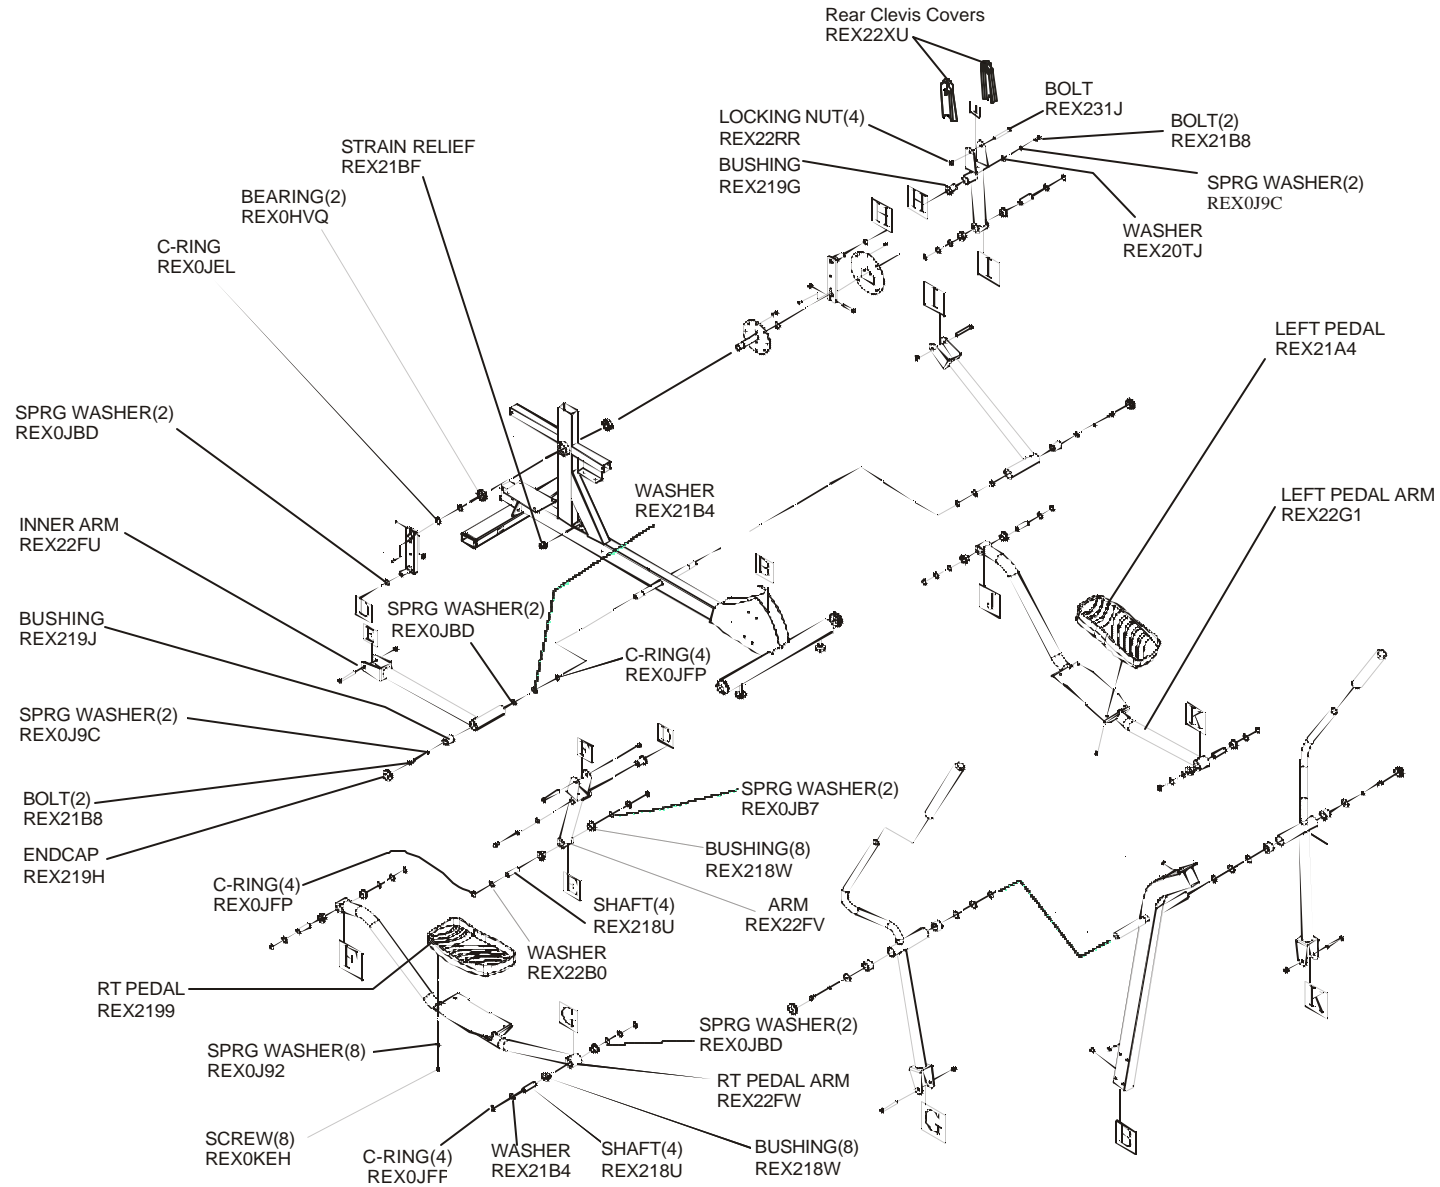

LF Sport Cross-Trainer
General Assembly

CTSX30-0101-01 230V Con. Eng/Met

- INSTALL HARDWARE BAG
- REX22FN
- INST / OPS MANUAL
- REX22FJ

**FRONT
COMPONENTS**

**REAR
COMPONENTS**

**MOVEMENT ARMS
& HARDWARE**

**BLOCK
DIAGRAM**

CABLES

LF Sport Cross-Trainer Movement Arms and Hardware

CTSX30-0101-01 230V Con. Eng/Met

LF Sport Cross-Trainer Rear Components

CTSX30-0101-01 230V Con. Eng/Met

**LF Sport Cross-Trainer
Front Components**

CTSX30-0101-01 230V Con. Eng/Met

**LF Sport Cross-Trainer
Cables**

CTSX30-0101-01 230V Con. Eng/Met

LF Sport Cross-Trainer
Block Diagram

CTSX30-0101-01 230V Con. Eng/Met