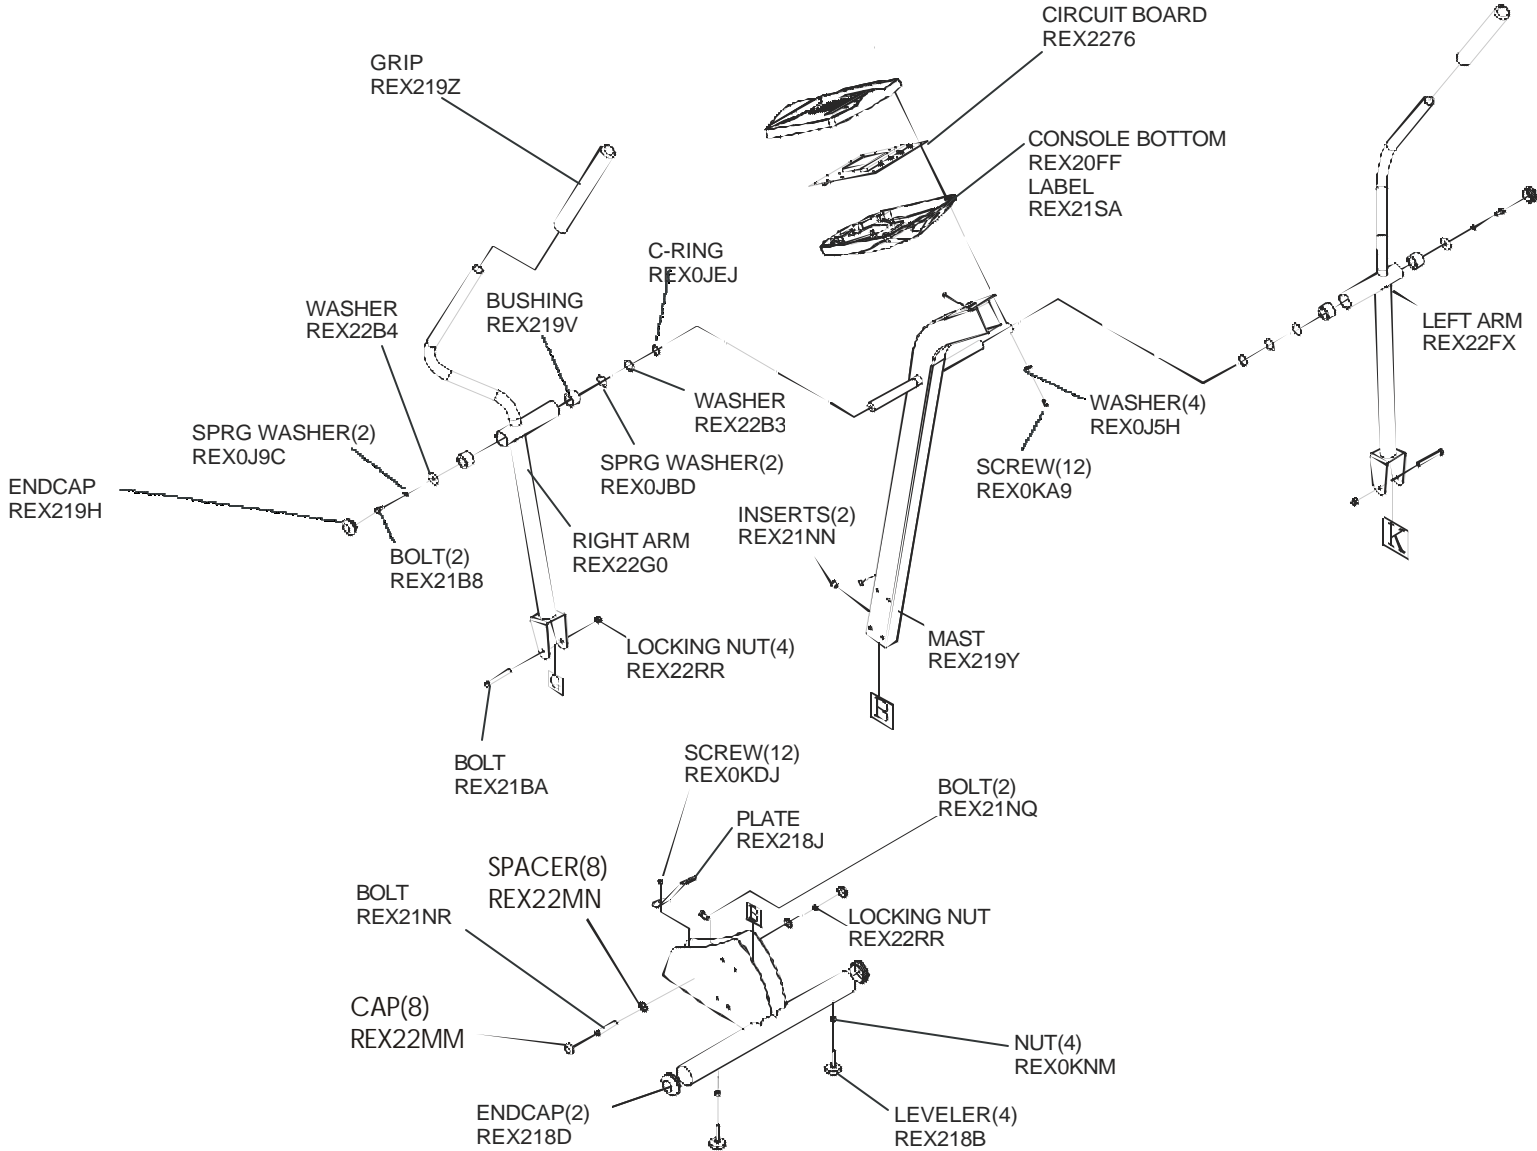

LF Sport Cross-Trainer
General Assembly

CTSX30-0101-01 230V Con. Eng/Met

- INSTALL HARDWARE BAG
- REX22FN
- INST / OPS MANUAL
- REX22FJ

**FRONT
COMPONENTS**

**REAR
COMPONENTS**

**MOVEMENT ARMS
& HARDWARE**

**BLOCK
DIAGRAM**

CABLES

LF Sport Cross-Trainer Movement Arms and Hardware

CTSX30-0101-01 230V Con. Eng/Met

LF Sport Cross-Trainer Rear Components

CTSX30-0101-01 230V Con. Eng/Met

**LF Sport Cross-Trainer
Front Components**

CTSX30-0101-01 230V Con. Eng/Met

**LF Sport Cross-Trainer
Cables**

CTSX30-0101-01 230V Con. Eng/Met

LF Sport Cross-Trainer
Block Diagram

CTSX30-0101-01 230V Con. Eng/Met